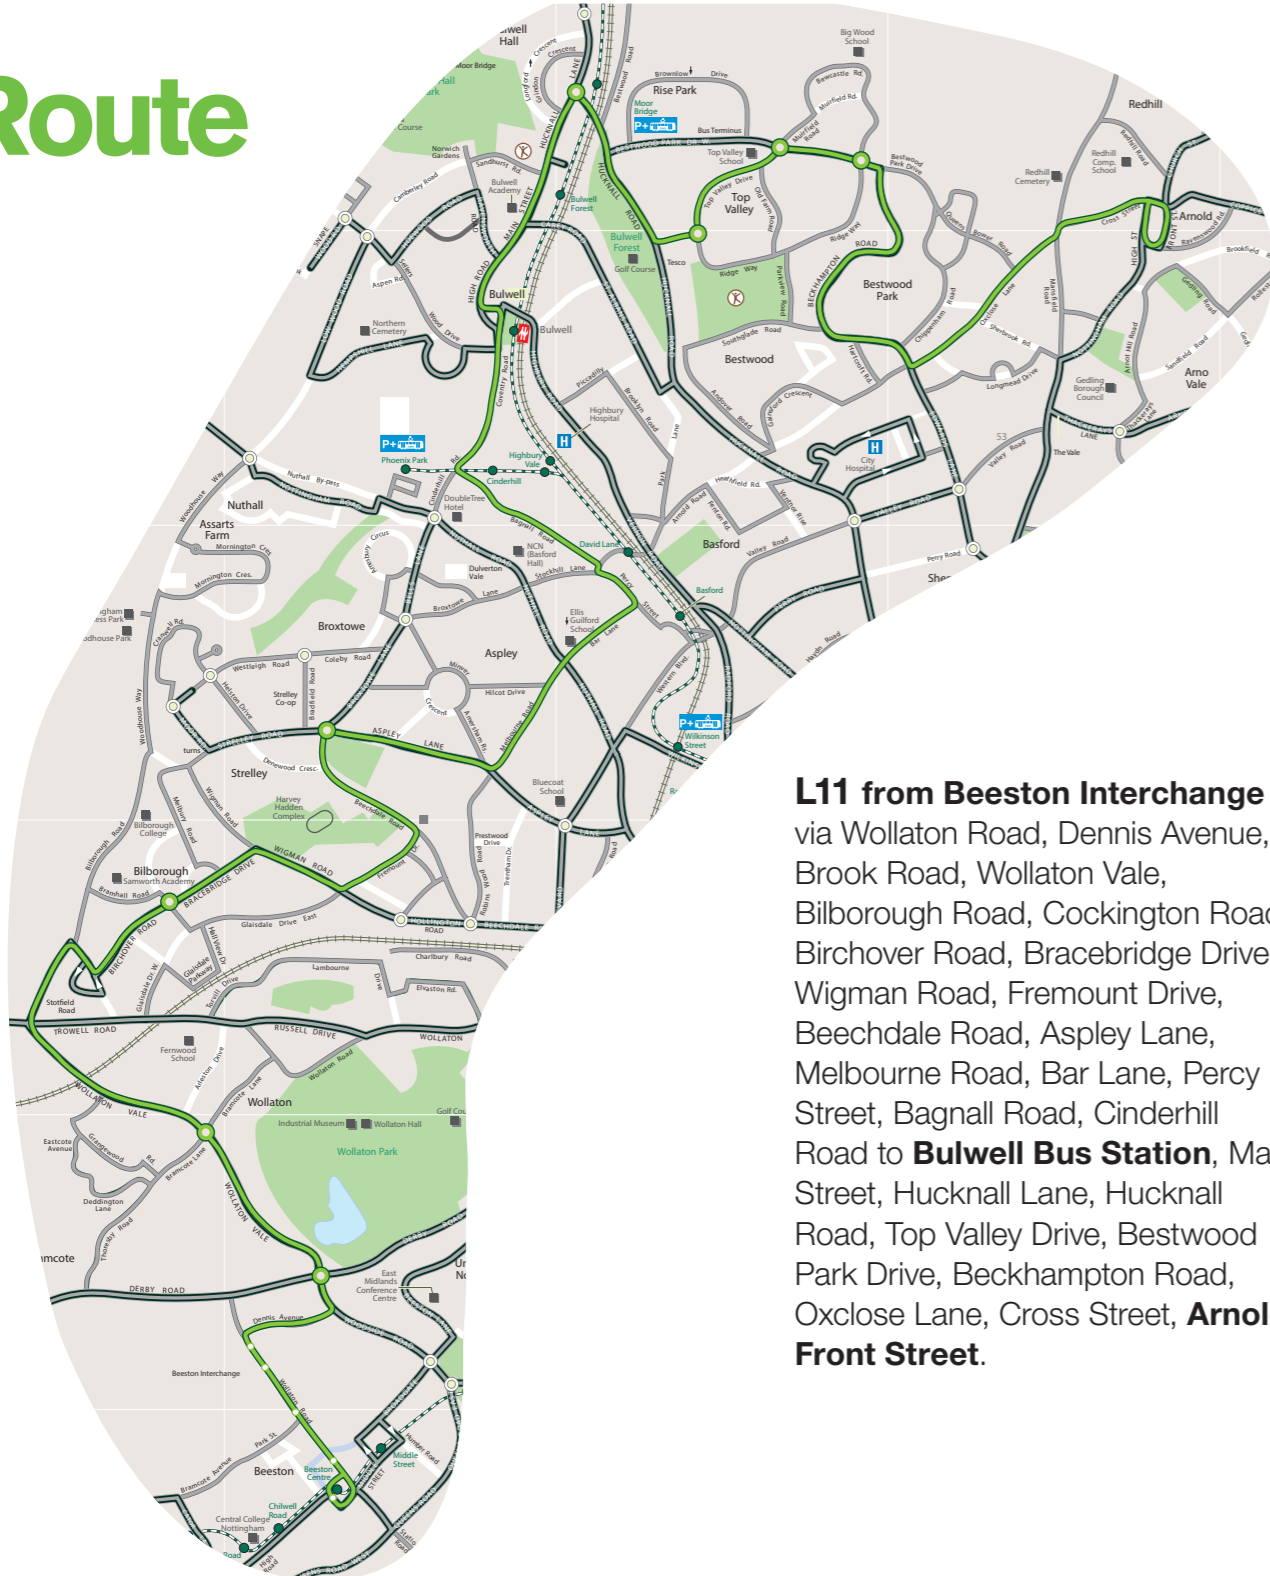

Route

L11 from Beeston Interchange
via Wollaton Road, Dennis Avenue,
Brook Road, Wollaton Vale,
Bilborough Road, Cockington Road,
Birchover Road, Bracebridge Drive,
Wigman Road, Fremont Drive,
Beechdale Road, Aspley Lane,
Melbourne Road, Bar Lane, Percy
Street, Bagnall Road, Cinderhill
Road to **Bulwell Bus Station**, Main
Street, Hucknall Lane, Hucknall
Road, Top Valley Drive, Bestwood
Park Drive, Beckhampton Road,
Oxclose Lane, Cross Street, **Arnold
Front Street.**

Saturday

Beeston Interchange	0820	then every hour until	1620
Beeston, Central Avenue	0825		1625
Wollaton Vale, Rosedale Dr	0831		1631
Bracebridge Drive Shops	0838		1638
Fremount Dr, Wigman Rd	0841		1641
Beechdale Road Top	0846		1646
Aspley Ln, Melbourne Rd	0850		1650
Basford, Percy Street	0854		1654
Bagnall Rd/Tricornia Dr	0856		1656
Bulwell Bus Station	0905		1705
Morrison's Car Park	0910		1710
Top Valley Way Tesco	0918		1718
Elmbridge Shops	0925		1725
Harvester	0931		1731
Arnold Front Street	0938		1738

Saturday

Arnold Front Street	0840	then every hour until	1640
Harvester	0843		1643
Elmbridge Shops	0850		1650
Top Valley Way Tesco	0857		1657
Morrison's Car Park	0904		1704
Bulwell Bus Station	0912		1712
Bagnall Rd/Tricornia Dr	0916		1716
Basford, Percy Street	0920		1720
Aspley Ln, Melbourne Rd	0924		1724
Beechdale Road Top	0928		1728
Fremount Dr, Wigman Rd	0932		1732
Bracebridge Drive Shops	0935		1735
Wollaton Vale, Rosedale Dr	0942		1742
Beeston, Central Avenue	0948		1748
Beeston Interchange	0953		1753