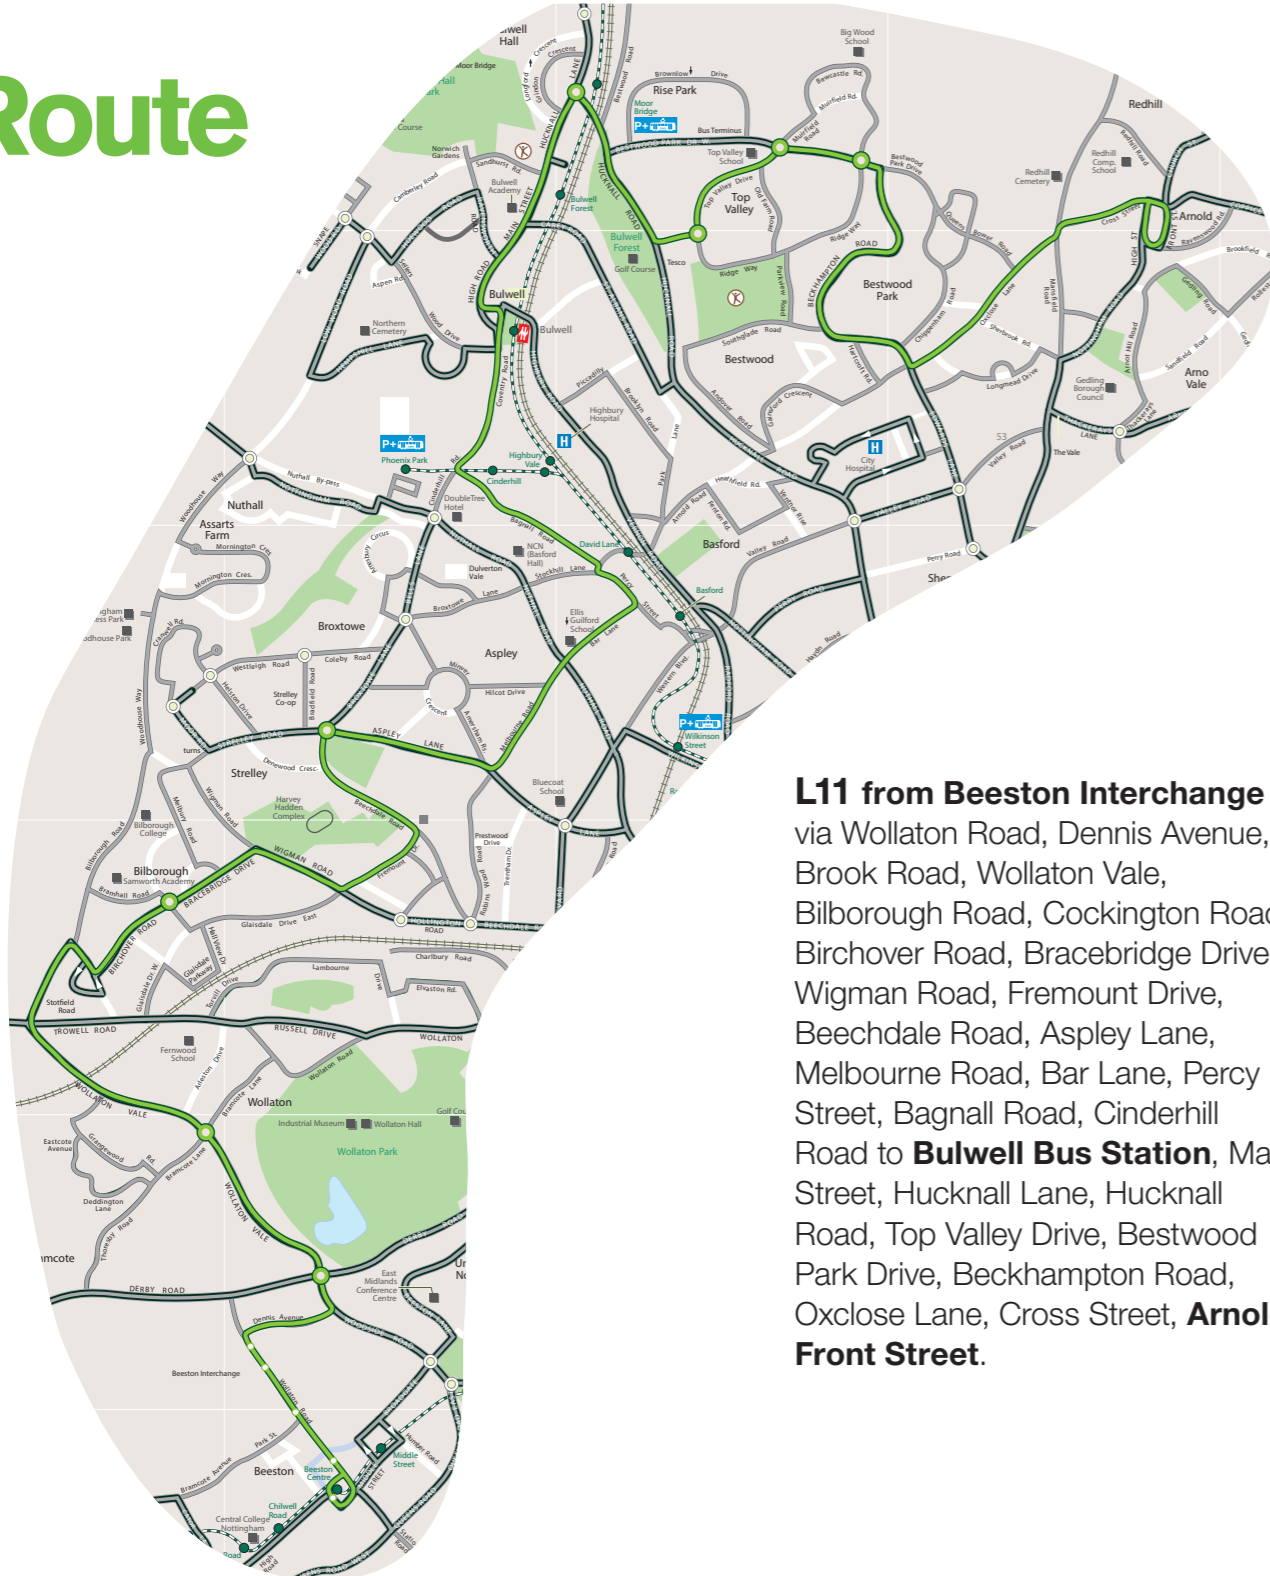

# Route

**L11 from Beeston Interchange**  
via Wollaton Road, Dennis Avenue,  
Brook Road, Wollaton Vale,  
Bilborough Road, Cockington Road,  
Birchover Road, Bracebridge Drive,  
Wigman Road, Fremont Drive,  
Beechdale Road, Aspley Lane,  
Melbourne Road, Bar Lane, Percy  
Street, Bagnall Road, Cinderhill  
Road to **Bulwell Bus Station**, Main  
Street, Hucknall Lane, Hucknall  
Road, Top Valley Drive, Bestwood  
Park Drive, Beckhampton Road,  
Oxclose Lane, Cross Street, **Arnold  
Front Street.**

## Saturday

Arnold Front Street	0840	then every hour until	1640
Harvester	0843		1643
Elmbridge Shops	0850		1650
Top Valley Way Tesco	0857		1657
Morrison's Car Park	0904		1704
Bulwell Bus Station	0912		1712
Bagnall Rd/Tricornia Dr	0916		1716
Basford, Percy Street	0920		1720
Aspley Ln, Melbourne Rd	0924		1724
Beechdale Road Top	0928		1728
Fremount Dr, Wigman Rd	0932		1732
Bracebridge Drive Shops	0935		1735
Wollaton Vale, Rosedale Dr	0942		1742
Beeston, Central Avenue	0948		1748
Beeston Interchange	0953		1753